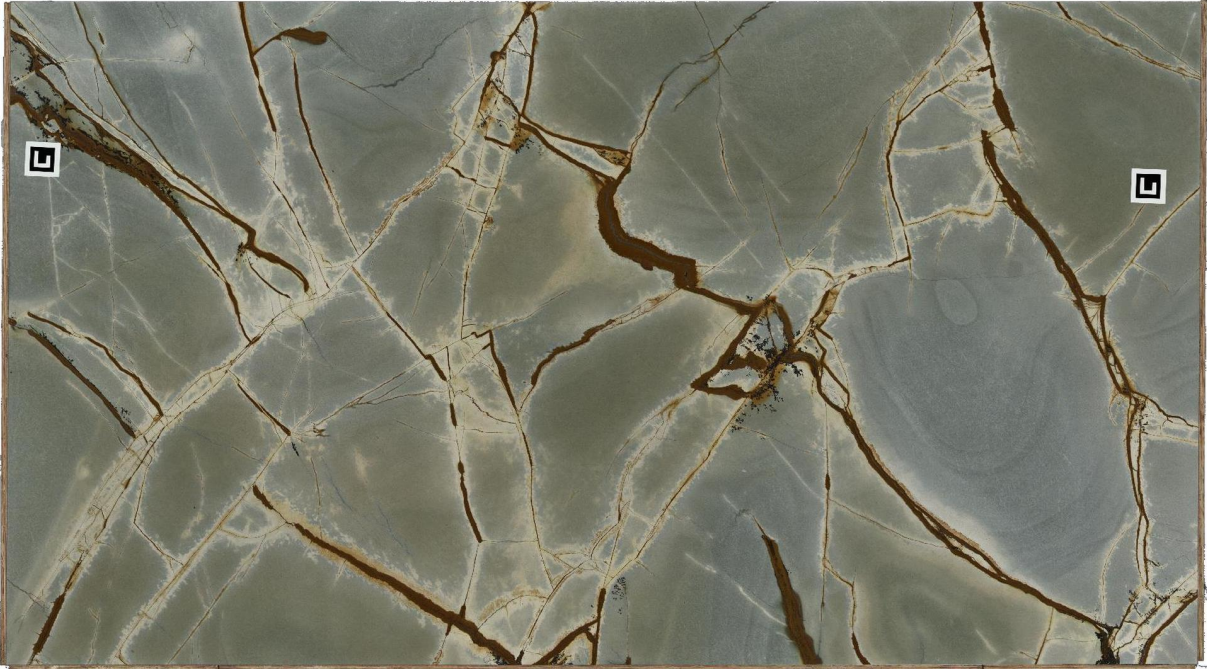

Blue Roma

Slab Details

Material	Quartzite
Size	137" x 76" 0ft ²
Thickness	2 CM
Inventory ID	31383

SlabCloud Demo

Phone: 828-571-0022 Address: 123 Sample Address

slabcloud.com