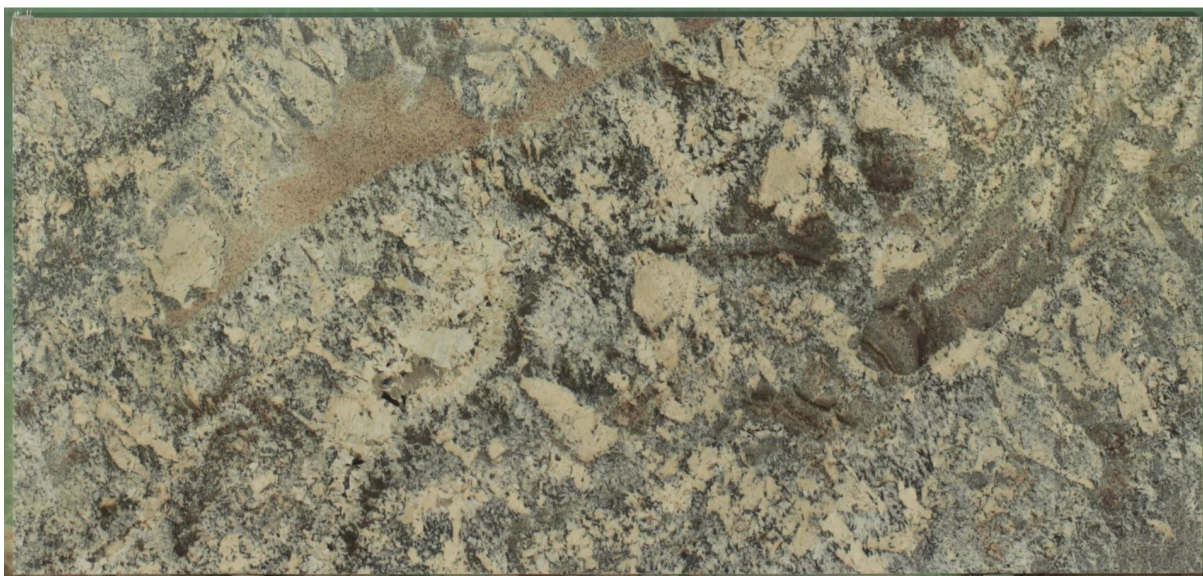

Netuno Bordeaux

Slab Details

Material	Granite
Size	84" x 40" 23.4ft ²
Thickness	2 CM
Inventory ID	11575

SlabCloud Demo

Phone: 828-571-0022 Address: 123 Sample Address

slabcloud.com