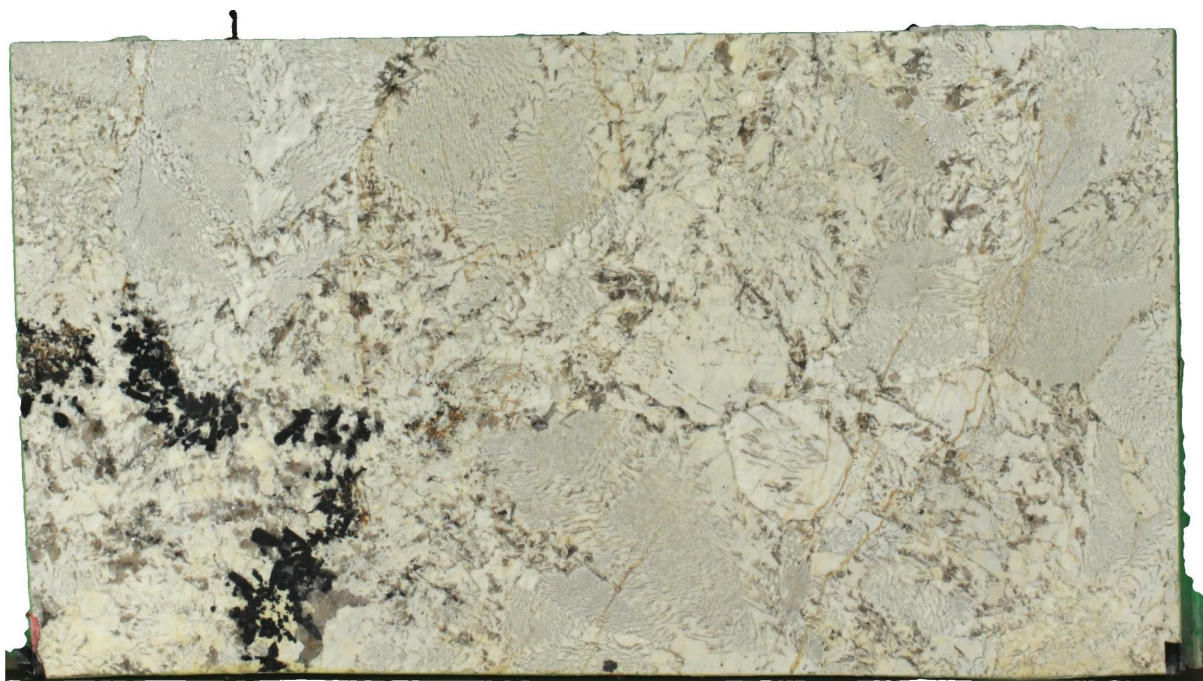

## Adonis White

### Slab Details

---

Material	Granite
Size	81" x 45" 23.4ft <sup>2</sup>
Thickness	3 CM
Inventory ID	18038-1-1