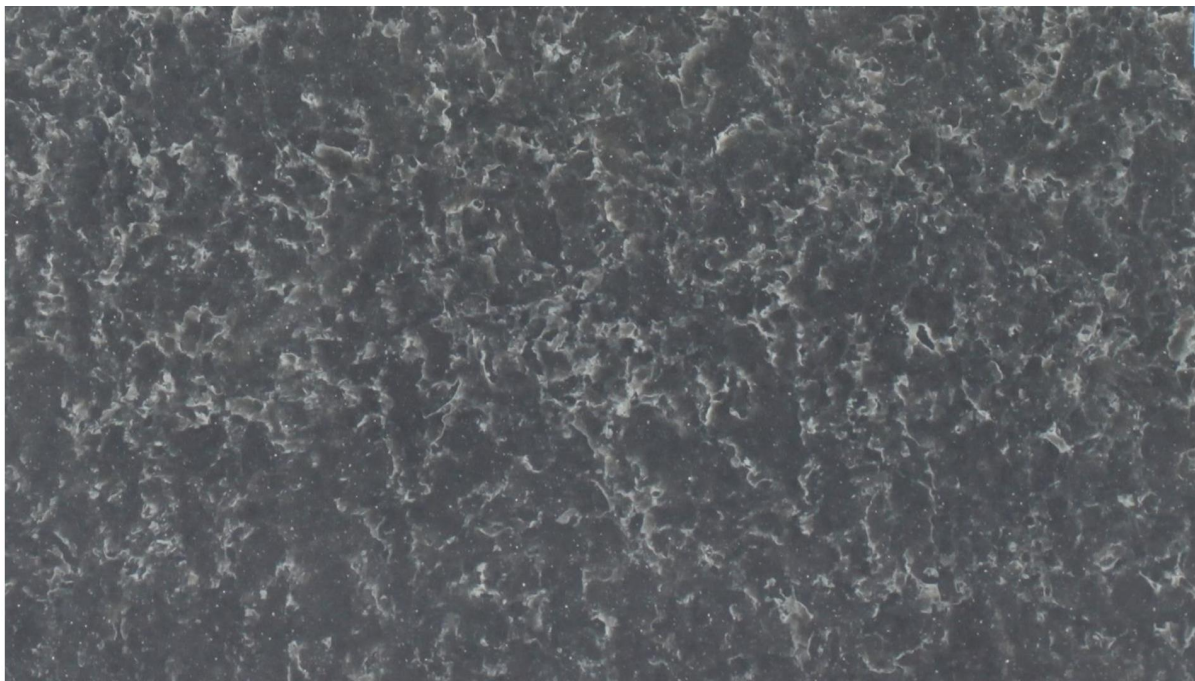

Silestone Ocean Storm

Slab Details

| | |
|--------------|-------------------------------|
| Material | Quartz |
| Size | 54" x 31" 11.5ft ² |
| Thickness | 2 CM |
| Inventory ID | 15585-1 |

SlabCloud Demo