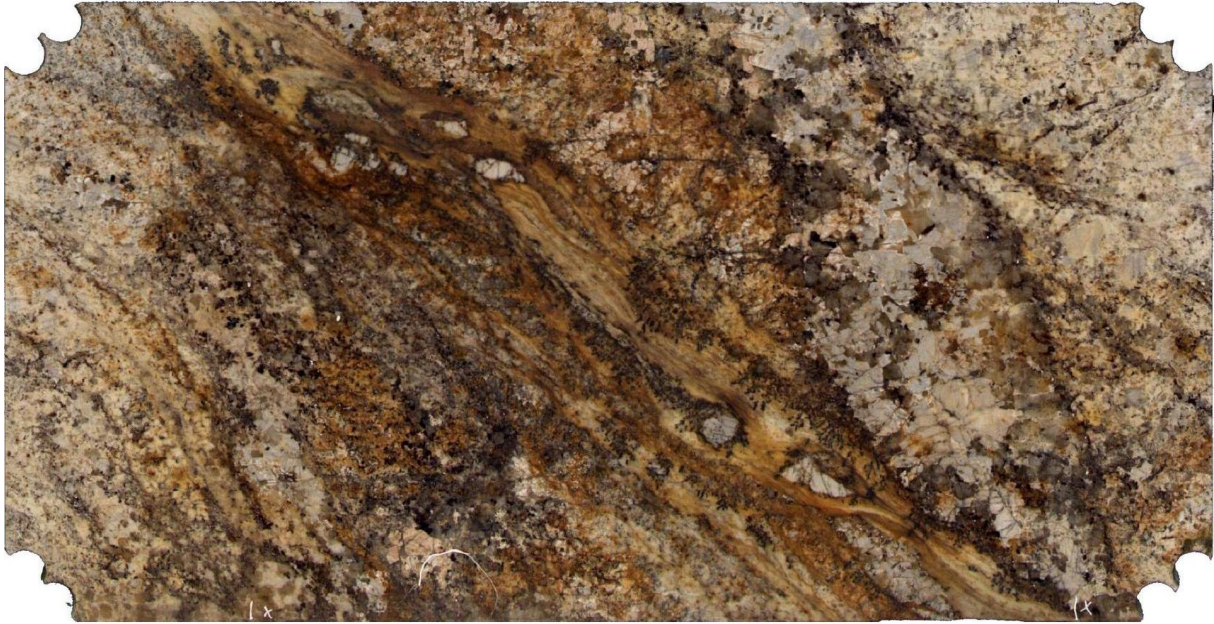

Betularie

Slab Details

Material	Granite
Size	53" x 25" 9.2ft ²
Thickness	3 CM
Inventory ID	381

Natural Stone Interiors

Phone: (425) 267-9147 Address: 13020 Mukilteo Speedway Lynnwood, WA 98087

www.nsirocks.com