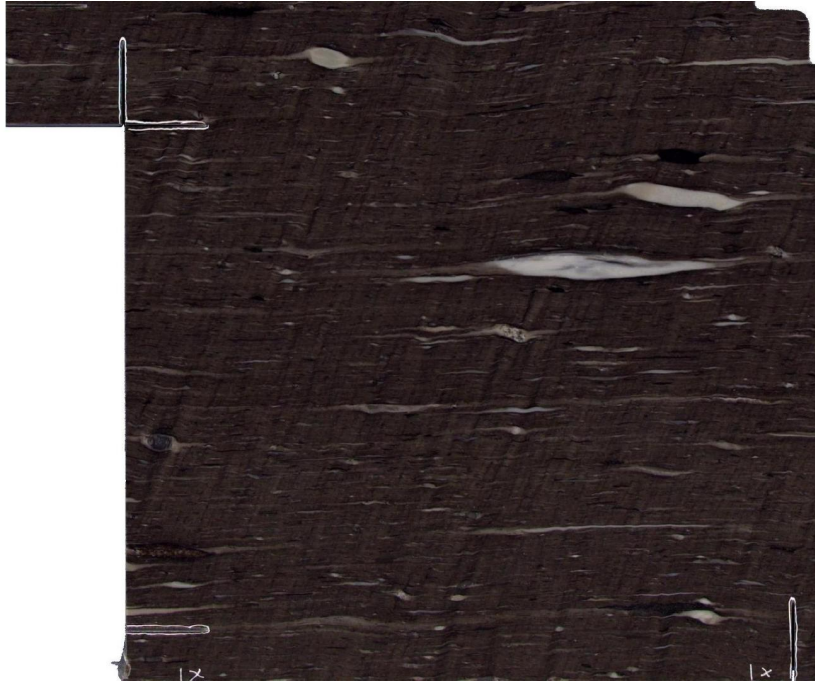

Cygnus

Slab Details

Material	Granite
Size	34" x 25" 5.9ft ²
Thickness	3 CM
Inventory ID	NIC2BT01004

Natural Stone Interiors

Phone: (425) 267-9147 Address: 13020 Mukilteo Speedway Lynnwood, WA 98087

www.nsirocks.com