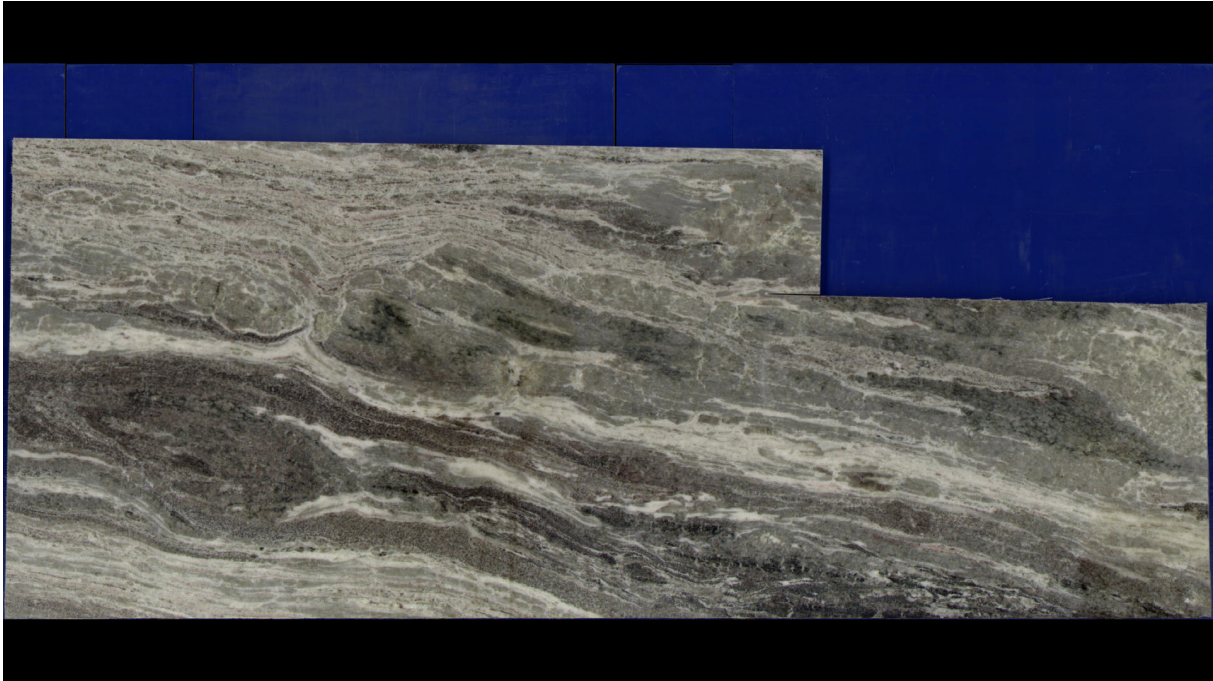

FANTASY BROWN

Slab Details

Material	Marble
Size	92" x 42" 14.2ft ²
Thickness	3 CM
Inventory ID	322269

Mario and Son

Phone: 509-536-6079 Address: 2750 N. Eagle Lane Liberty Lake WA 99019

<https://marioandson.com>