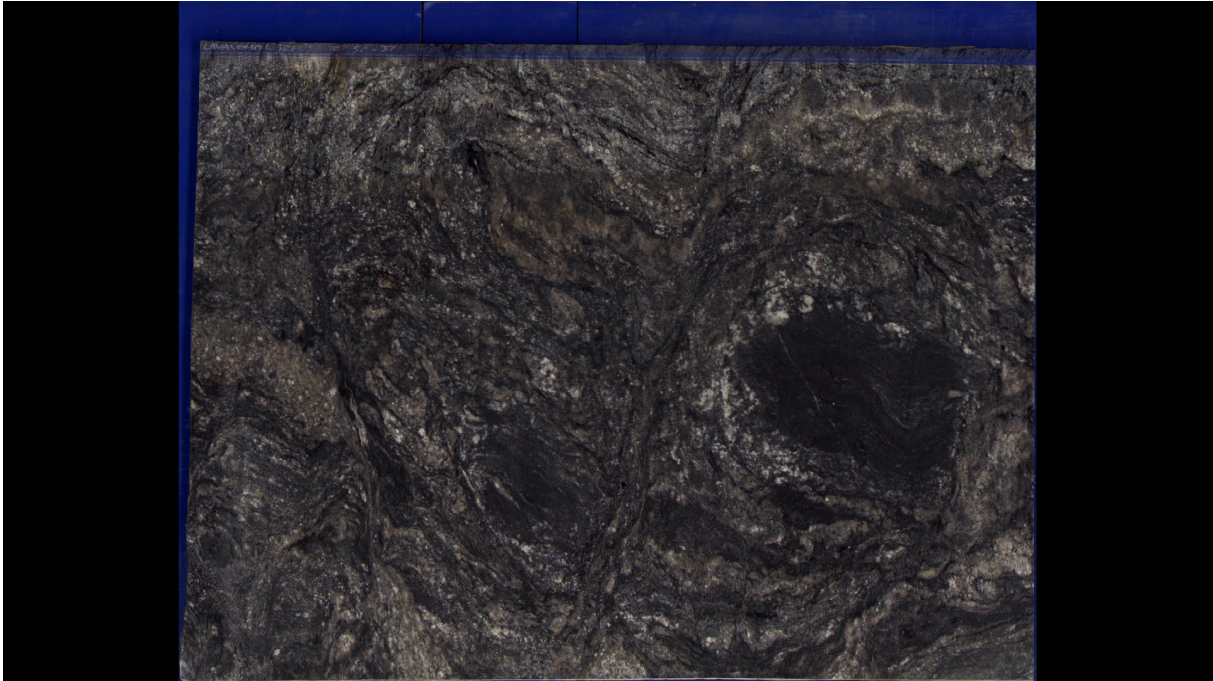

LAVA VECCHIA

Slab Details

Material	Granite
Size	54" x 42" 13.2ft ²
Thickness	3 CM
Inventory ID	269972

Mario and Son

Phone: 509-536-6079 Address: 2750 N. Eagle Lane Liberty Lake WA 99019

<https://marioandson.com>